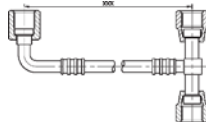

CKEXXX
CRUUS UL Approved
 CAEXXX

CKFXXX
CRUUS UL Approved
 CCFXXX

1/4" Elbow female 90° + "T" with 2 females 1/4" at 180°