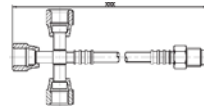

CGVXXX

CGWXXX

Cross with 3 1/4" females + 1/4" Male