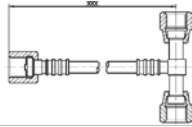

 CCCXXX

1/4" Straight female (with valve opener) + 1/4" Elbow female

 CADXXX

 CCEXXX

SEE FULL SPECS

QUADRA DN2 ASSEMBLED

Flexible thermoplastic capillary hose with 2mm internal diameter

Assembled hose in bundles of 50 pieces

Part number, hose color and compliancy

XXX is total length of QUADRA hose in cm (multiple lengths of 10 cm)

 Orange

 Orange UL Approved

 Black

 Black UL Approved

Part no.

1/4" Straight female with valve opener + "T" with 2 females 1/4" at 180°