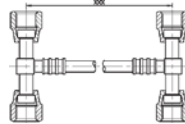

Assembled hose in bundles of 50 pieces

Part number, hose color and compliancy

XXX is total length of QUADRA hose in cm (multiple lengths of 10 cm)

 Orange

 Orange UL Approved

 Black

 Black UL Approved

Part no.

**1/4" Elbow female 90°
+ copper brazing tube**

 CFVXXX

 CFWXXX

**1/4" "T" with 2 femals at 180°
+ 1/4" "T" with 2 femals at 180°**

 CGHXXX

 CGIXXX

**1/4" "T" with 2 femals at 180°
+ 1/4" with 2 femals at 90°**