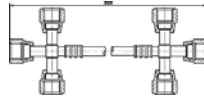

 Orange

 Orange UL Approved

 Black

 Black UL Approved

Part no.

**Cross with 3 1/4" females
+ Cross with 3 1/4" females**

 CGVXXX

 CGWXXX