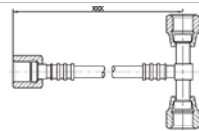

1/4" Straight female + 1/4" Straight female + Valve opener

 CCJXXX

 CEQXXX

1/4" Straight female + 1/4" Elbow female

 CKCXXX
CRUUS UL Approved
 CACXXX

 CKDXXX
CRUUS UL Approved
 CCDXXX

1/4" Straight female + "T" with 2 female 1/4" at 180°

 CETXXX

 CEUXXX

1/4" Straight female + "T" with 2 female 1/4" at 90°

 CEVXXX

 CEWXXX

1/4" Straight female + Cross with 3 females

 CEXXXX

 CEYXXX