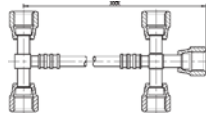

CGJXXX

CGKXXX

**1/4" "T" with 2 females at 180°
+ 1/4" 3 Females cross**