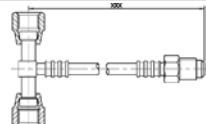

**1/4" Elbow female 90°
+ copper brazing tube**

 CFVXXX

 CFWXXX

**1/4" "T" with 2 femals at 180°
+ 1/4" "T" with 2 femals at 180°**

 CGHXXX

 CGIXXX

**1/4" "T" with 2 femals at 180°
+ 1/4" with 2 femals at 90°**

 CGJXXX

 CGKXXX

**1/4" "T" with 2 females at 180°
+ 1/4" 3 Females cross**

 CGLXXX

 CGMXXX

**1/4" "T" females at 180°
+ "T" 1/4" with 2 females at 180°**

 CFZXXX

 CGAXXX