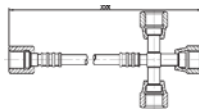

1/4" Straight female + 1/4" Straight female + Valve opener

 CCJXXX

 CEQXXX

1/4" Straight female + 1/4" Elbow female

 CKCXXX
CRUUS UL Approved
 CACXXX

 CKDXXX
CRUUS UL Approved
 CCDXXX

1/4" Straight female + "T" with 2 female 1/4" at 180°

 CETXXX

 CEUXXX

1/4" Straight female + "T" with 2 female 1/4" at 90°

 CEVXXX

 CEWXXX

1/4" Straight female + Cross with 3 females

 CEXXXX

 CEYXXX