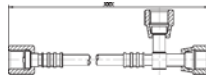

CFDXXX

CFEXXX

1/4" Straight female + with valve opener + "T" with 2 females 1/4" at 90°